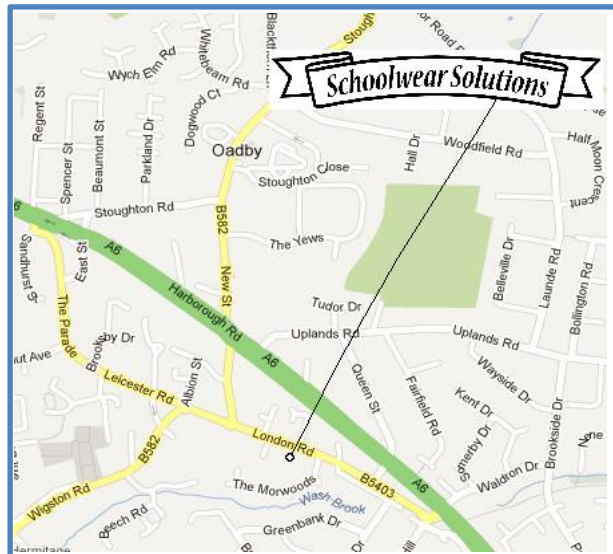

Your uniform is all available online and the price and sizing guide @.

Schoolwearsolutions.com and in the shop in Oadby.

If you come to the shop in Oadby you will need to book an appointment at Schoolwearsolutions.com.

You can book your appointment from the 1st June.

As some of your uniform is made to order we have a cut off date to order, 31st July

Opening Hours

Monday: 9.00am – 5:00pm

Tuesday: 9.00am – 5:00pm

Wednesday: 9.00am – 5:00pm

Thursday (July-Sept): 9.00am – 5:00pm*

Friday: 9.00am – 5:00pm

Saturday: 9.00am – 5:00pm

Sunday: Closed

*Thursday (Oct-June): CLOSED

Online School Shop Available
www.schoolwearsolutions.com

Delivery of uniform to be confirmed

FREE On Site Parking!

Prices correct at time of print E & OE

Schoolwear Solutions

64 London Road, Oadby, Leicester, LE2 5DH

Tel: 0116 2160665

Email: Oadby@newplansolutions.co.uk