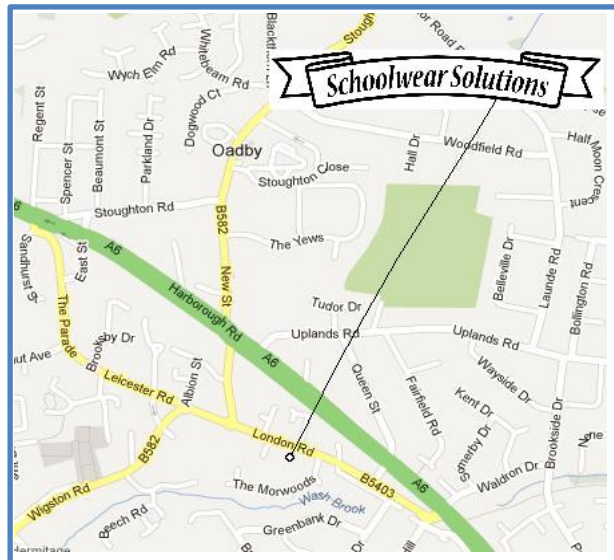

Delivery of uniform to be confirmed

FREE On Site Parking!

Online School Shop Available
www.schoolwearsolutions.com

Prices correct at time of print E & OE
Schoolwear Solutions
64 London Road, Oadby, Leicester, LE2 5DH
Tel: 0116 2160665
Email: Oadby@newplansolutions.co.uk